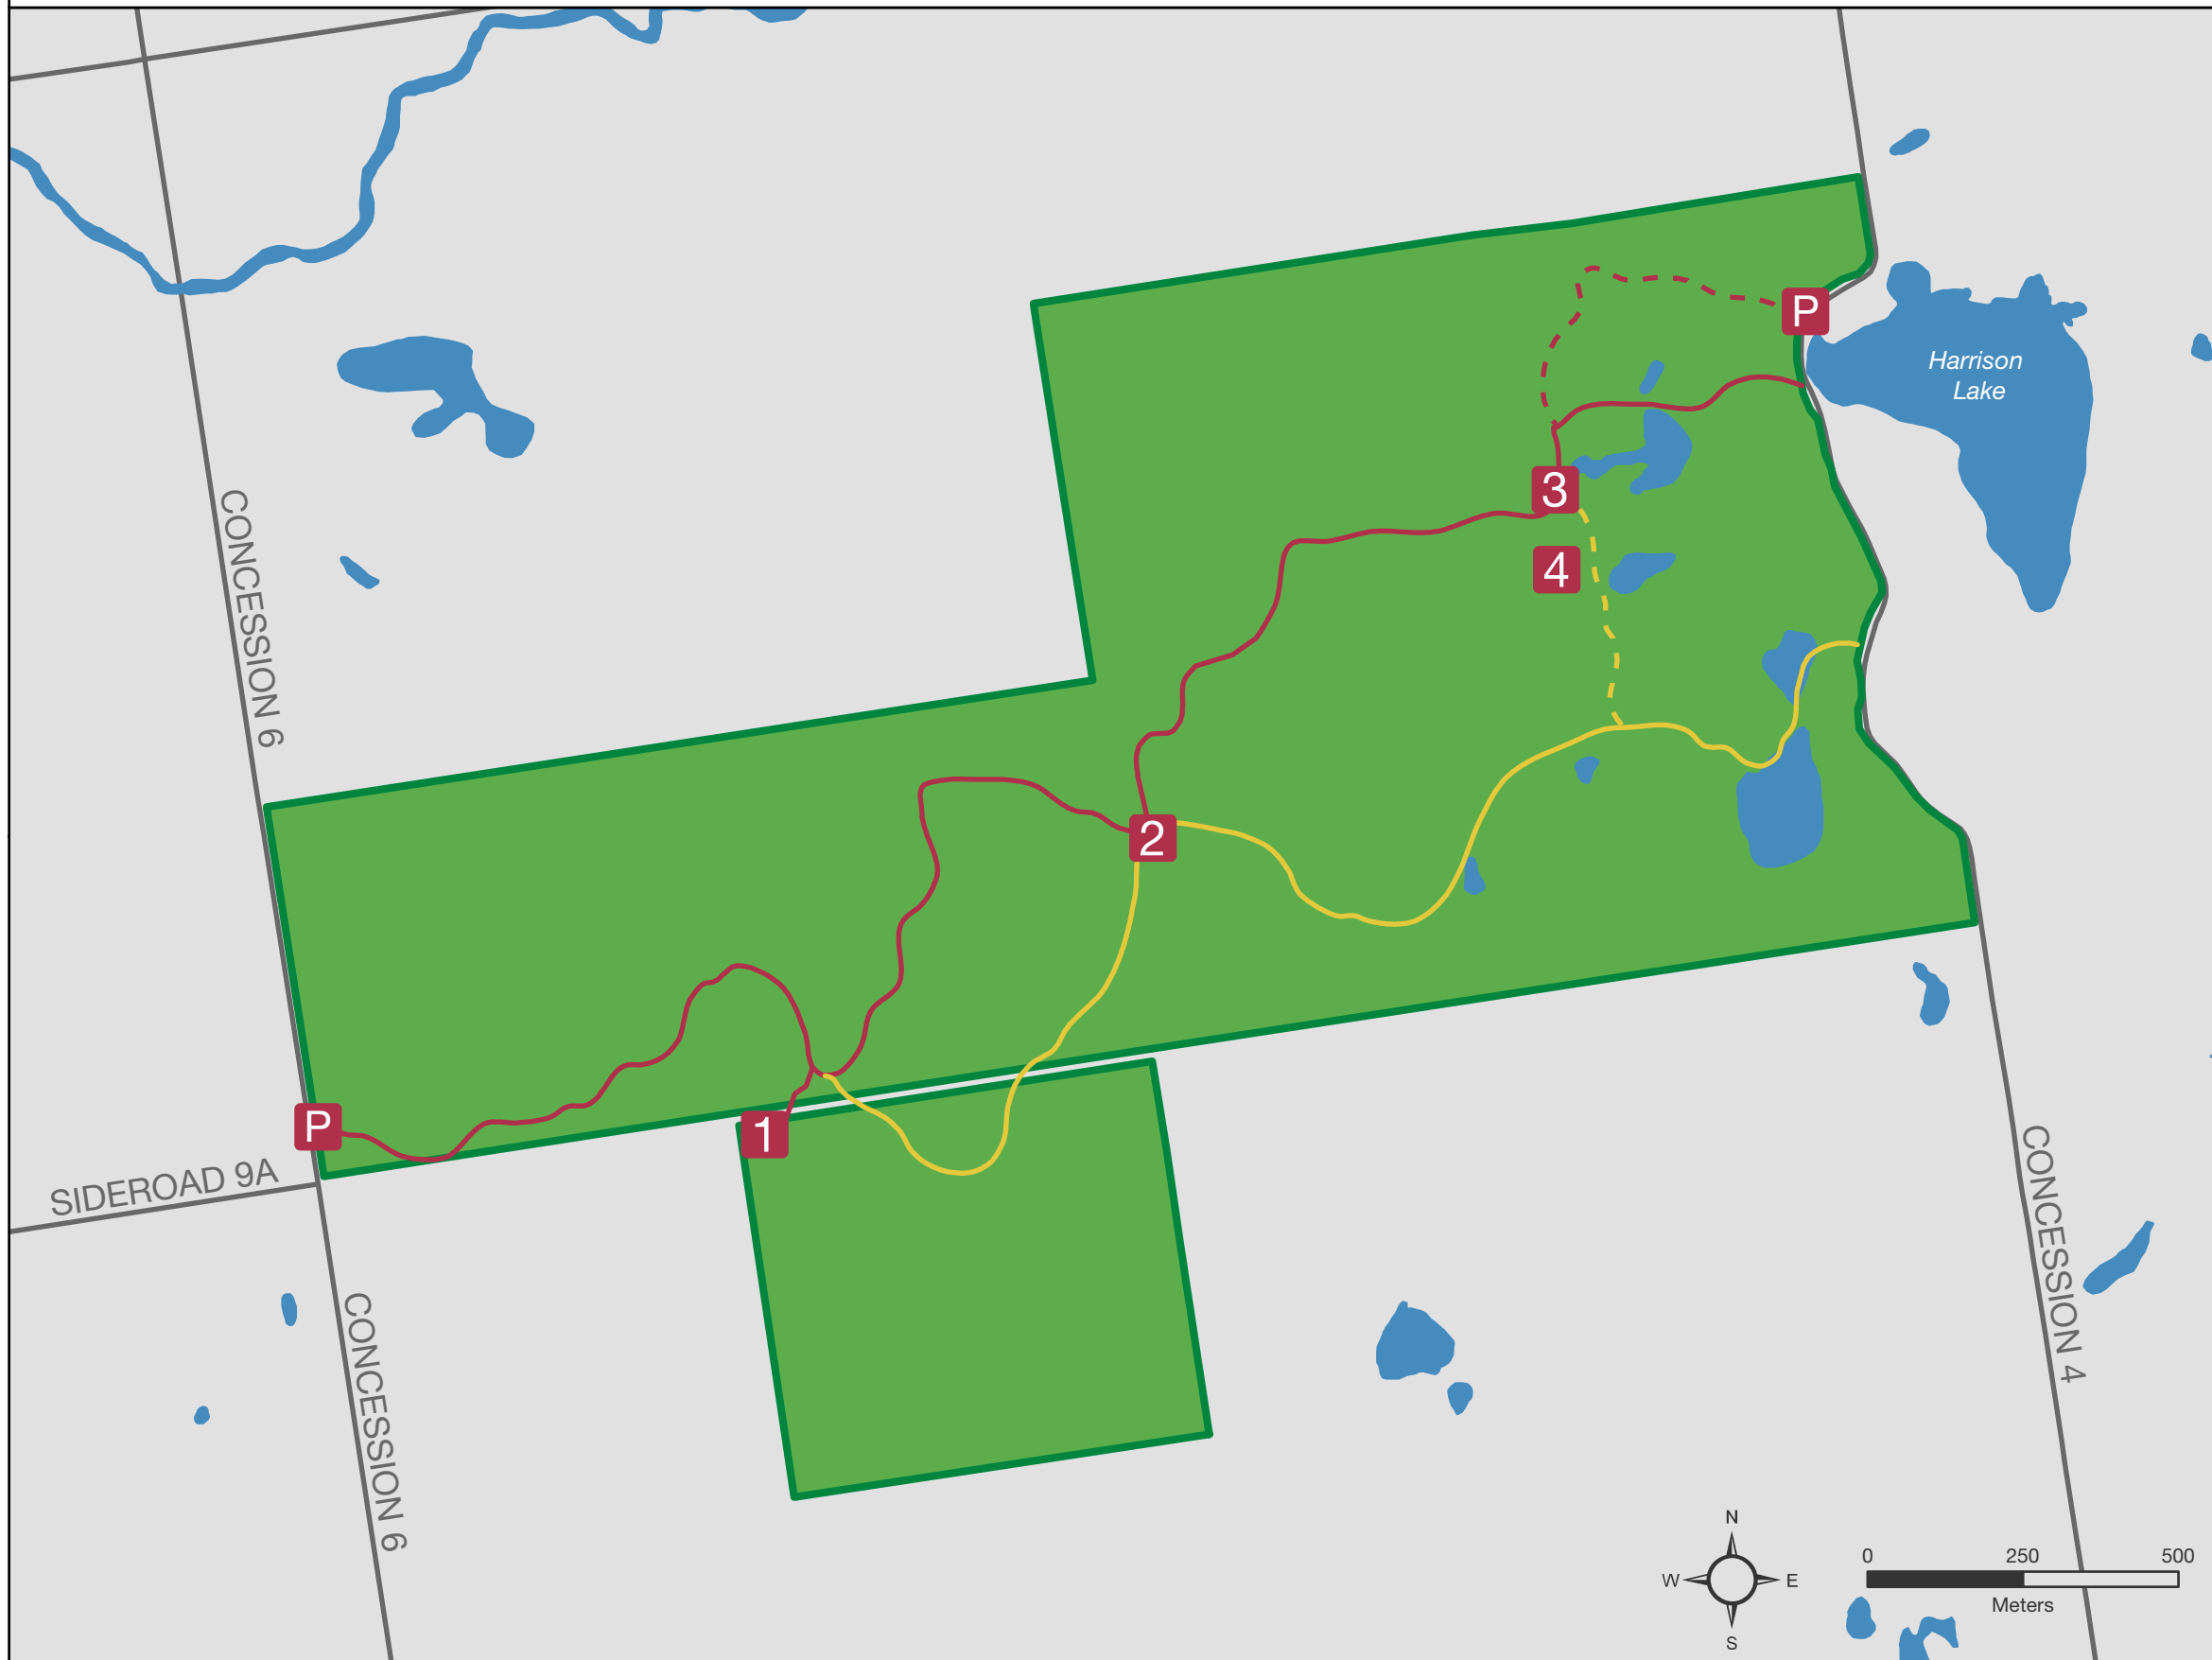

# Kinghurst Forest Nature Reserve

This nature reserve stewarded with the help of Saugeen Nature.

## Recreational Trails

-  Krug Trail
-  Old Growth Trail
-  Plantation Trail
-  Barn Ruins Trail

## Trail Features

-  Evaporator House Ruins
-  Syrup Camp Ruins
-  Cabin
-  Barn Ruins
-  Parking

All trails are recreational. Use at your own risk. This map is for illustrative purposes only. Do not rely on this map as being a precise indicator of routes, location of features or surveying purposes.